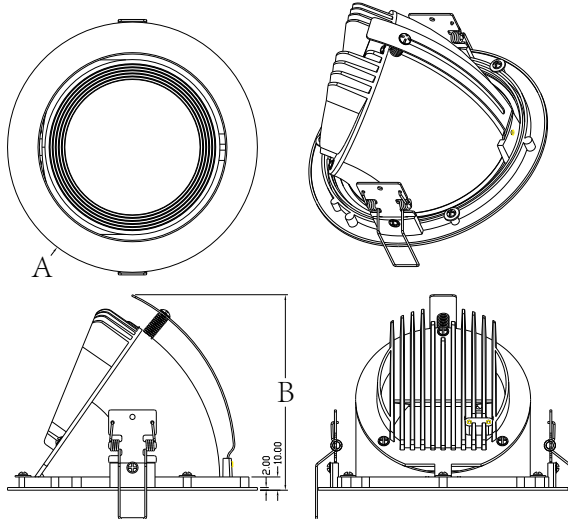

LED Trunk Lights

BRIDGELUX
www.eneltec-led.com

Features:

1. Use die-casting aluminum alloy as main-body material.
2. Use high light transmittance toughened glass as cover material.
3. Unique and beautiful looking design.
4. Good heat dissipation performance guarantee the long life span.
5. Unibody design with main-body and adapter.
6. Use LED driver, high effective and energy-saving.
7. Can replace traditional downlight.

Application:

Hotel room, passage, home decoration, office...

Dimenions (unit:mm):

Model No.	Dimension		
	Length A (mm)	Height B (mm)	Hole C (mm)
ENDL-5W-03	Φ90/3.5 Inch	75	75
ENDL-7W-03	Φ90/3.5 Inch	75	75
ENDL-10W-03	Φ115/4.5 Inch	90	100
ENDL-12W-03	Φ115/4.5 Inch	90	100
ENDL-13W-03	Φ140/5.5 Inch	120	130
ENDL-20W-03	Φ140/5.5 Inch	120	130
ENDL-25W-03	Φ165/6.5 Inch	145	155
ENDL-30W-03	Φ165/6.5 Inch	145	155
ENDL-40W-03	Φ190/7.5 Inch	165	175

Installation drawing

①	make a hole
②	connect the power wire
③	push spring
④	put the lamp into the hole

A	Wall
B	Spring
C	LED lamp
D	Driver

Installation information:

Power must be cut off before installation, fix it on the position of installation holes, connection of the power supply must be sealed.