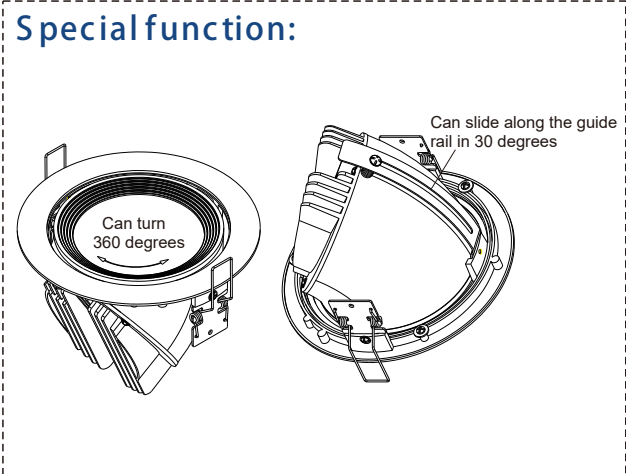

LED Trunk Lights

BRIDGELUX
www.eneltec-led.com

Features:

1. Use die-casting aluminum alloy as main-body material.
2. Use high light transmittance toughened glass as cover material.
3. Unique and beautiful looking design.
4. Good heat dissipation performance guarantee the long life span.
5. Unibody design with main-body and adapter.
6. Use LED driver, high effective and energy-saving.
7. Can replace traditional downlight.

Application:

Hotel room, passage, home decoration, office...

Dimenions (unit:mm):

Model No.	Dimension		
	Length A (mm)	Height B (mm)	Hole C (mm)
ENDL-5W-03	Φ90/3.5 Inch	75	75
ENDL-7W-03	Φ90/3.5 Inch	75	75
ENDL-10W-03	Φ115/4.5 Inch	90	100
ENDL-12W-03	Φ115/4.5 Inch	90	100
ENDL-13W-03	Φ140/5.5 Inch	120	130
ENDL-20W-03	Φ140/5.5 Inch	120	130
ENDL-25W-03	Φ165/6.5 Inch	145	155
ENDL-30W-03	Φ165/6.5 Inch	145	155
ENDL-40W-03	Φ190/7.5 Inch	165	175

Installation drawing

①	make a hole
②	connect the power wire
③	push spring
④	put the lamp into the hole

A	Wall
B	Spring
C	LED lamp
D	Driver

Installation information:

Power must be cut off before installation, fix it on the position of installation holes, connection of the power supply must be sealed.