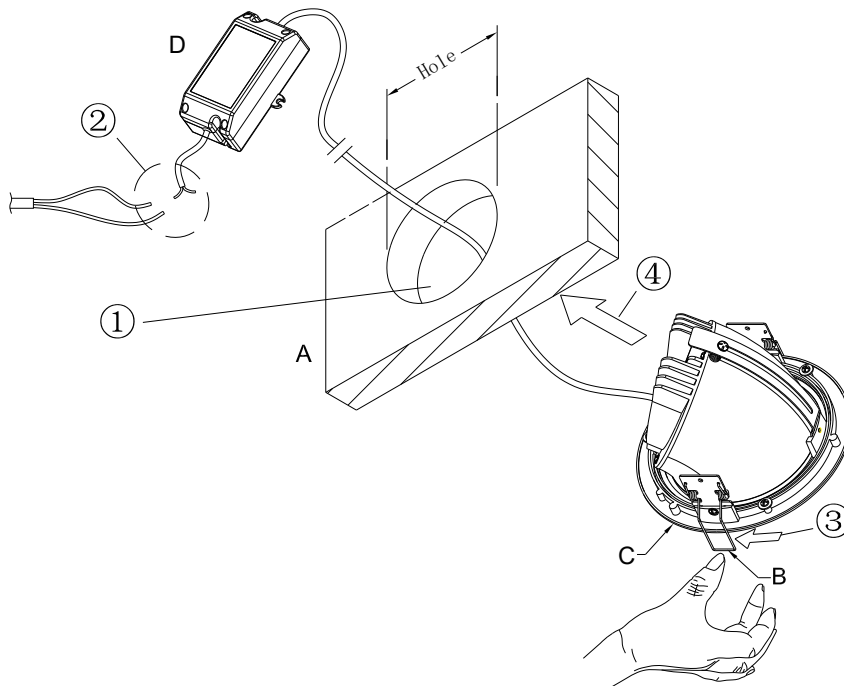

LED Trunk Lights

BRIDGELUX
www.eneltec-led.com

Features:

1. Use die-casting aluminum alloy as main-body material.
2. Use high light transmittance toughened glass as cover material.
3. Unique and beautiful looking design.
4. Good heat dissipation performance guarantee the long life span.
5. Unibody design with main-body and adapter.
6. Use LED driver, high effective and energy-saving.
7. Can replace traditional downlight.

Application:

Hotel room, passage, home decoration, office...

Dimenions (unit:mm):

Model No.	Dimension		
	Length A (mm)	Height B (mm)	Hole C (mm)
ENDL-5W-03	Φ90/3.5 Inch	75	75
ENDL-7W-03	Φ90/3.5 Inch	75	75
ENDL-10W-03	Φ115/4.5 Inch	90	100
ENDL-12W-03	Φ115/4.5 Inch	90	100
ENDL-13W-03	Φ140/5.5 Inch	120	130
ENDL-20W-03	Φ140/5.5 Inch	120	130
ENDL-25W-03	Φ165/6.5 Inch	145	155
ENDL-30W-03	Φ165/6.5 Inch	145	155
ENDL-40W-03	Φ190/7.5 Inch	165	175

Installation drawing

①	make a hole
②	connect the power wire
③	push spring
④	put the lamp into the hole

A	Wall
B	Spring
C	LED lamp
D	Driver

Installation information:

Power must be cut off before installation, fix it on the position of installation holes, connection of the power supply must be sealed.