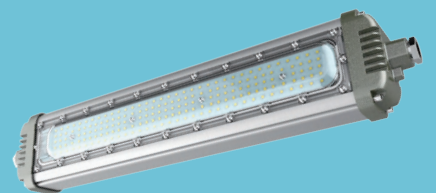

LED Explosion Proof Linear Industrial Lights

LED Explosion Proof Linear Industrial Lights have good explosion-proof function and issuitable for explosives of Zone I, Zone II and Zone 21, Zone 22 include gas environmentand various inflammable and explosive places. Mainly used in railway, elec-tric power, metallurgy, petroleum, petrochemical, chemical, steel, aviation, ship and various types offactories, stations, large facilities, venues andotherplaces.

ENELTEC[®]
brighten your ideas

LED Explosion Proof

Linear Industrial Lights

IP66

120LM/W

**20W/40W/60W/
80W/100W/120W**

ExdIICT6

ATEX

Certified

Our ATEX lighting products are certified according to the ATEX directives. With high efficiency and energy savings, this LED luminaire for ATEX environments have been designed for installation in areas with risk of explosion in gas and oil facilities, petrochemical and industry, and so on.

ENELTEC[®]
brighten your ideas

Examples of mounting

Wall Mounted

Ceiling Mounted

Pole Mounted

Application

Zone 1 Zone 2
Zone 21 Zone 22

Applied to oil fields, oil refineries, offshore oil platform, power plants, gas stations, oil tanks, wharf tunnel, pumping station, substation, the military base, etc. Zone I and Zone II Hazardous Locations, Zone 20, Zone 21, Zone 22 and II A, IIB, IIC explosive gas atmosphere.