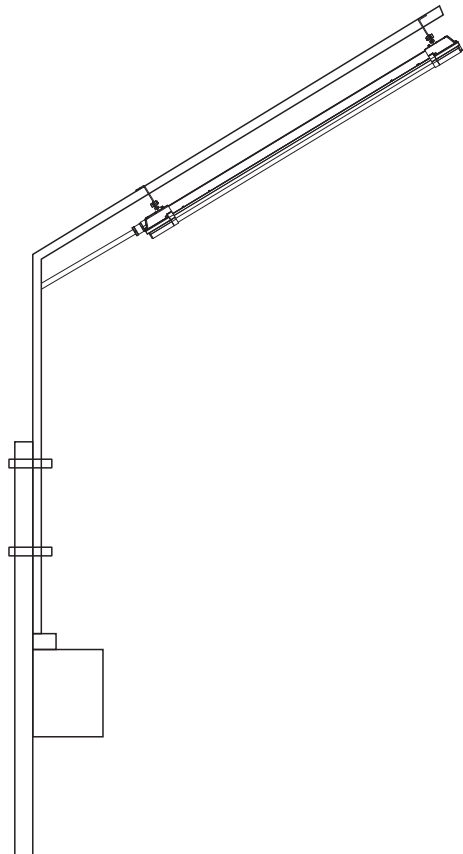

ENELTEC[®]
brighten your ideas

Examples of mounting

Wall Mounted

Ceiling Mounted

Pole Mounted

Application

Zone 1 Zone 2
Zone 21 Zone 22

Applied to oil fields, oil refineries, offshore oil platform, power plants, gas stations, oil tanks, wharf tunnel, pumping station, substation, the military base, etc. Zone I and Zone II Hazardous Locations, Zone 20, Zone 21, Zone 22 and II A, IIB, IIC explosive gas atmosphere.

Dimension

Power	Dimension (mm)			Packing				
	L (mm)	W (mm)	H (mm)	L (mm)	W (mm)	H (mm)	Quantity (pcs)	GW (kg)
20W	635	125	77	63.5	12.5	77	8	26.8
40W	635	125	77	63.5	12.5	77	8	26.8
60W	635	125	77	63.5	12.5	77	8	26.8
80W	1143	125	77	120	22	29.2	4	23.25
100W	1143	125	77	120	22	29.2	4	23.25
120W	1143	125	77	120	22	29.2	4	23.25