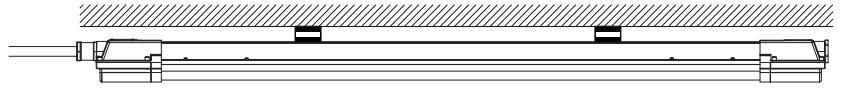

ENELTEC[®]
brighten your ideas

Examples of mounting

Wall Mounted

Ceiling Mounted

Pole Mounted

Application

Zone 1 Zone 2
Zone 21 Zone 22

Applied to oil fields, oil refineries, offshore oil platform, power plants, gas stations, oil tanks, wharf tunnel, pumping station, substation, the military base, etc. Zone I and Zone II Hazardous Locations, Zone 20, Zone 21, Zone 22 and II A, IIB, IIC explosive gas atmosphere.