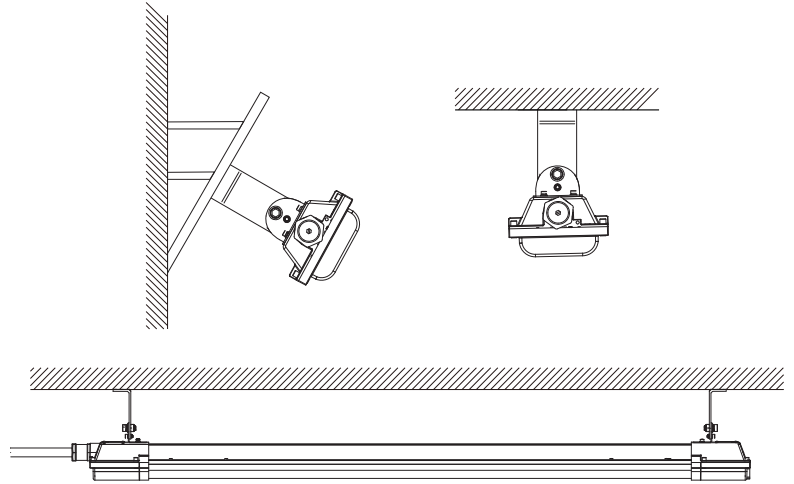

ENELTEC[®]
brighten your ideas

Examples of mounting

Wall Mounted

Ceiling Mounted

Pole Mounted

Application

Zone 1 Zone 2
Zone 21 Zone 22

Applied to oil fields, oil refineries, offshore oil platform, power plants, gas stations, oil tanks, wharf tunnel, pumping station, substation, the military base, etc. Zone I and Zone II Hazardous Locations, Zone 20, Zone 21, Zone 22 and II A, IIB, IIC explosive gas atmosphere.