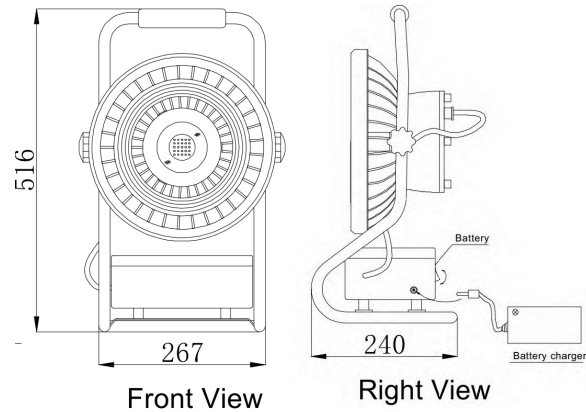

ENELTEC[®]

brighten your ideas

Portable LED Explosion Proof Flood Lights

BRIDGELUX[®]

MOSO[®]

Specifications:

- Power: 20W-120W
- Beam Angle: 60°/90°/120°
- Voltage: 100-240VAC/12/24/48VDC
- Explosion-Proof Rating: Ex dIICT6 / Ex deIICT6
- Color: 3000-3500K / 4000-4500K / 6000-6500K
- Operating temperature: -40 to + 60°C
- Material: Aluminium Alloy Extruded Shape
- Light Degradation: < 5% in 20,000 hours
- Warranty: 2 years

Dimensions:

Model	Dimension(mm) A×B
ENEP-04(B)	267×240×516

ENEP-04

ENEP-04B

Applications:

LED Explosion Proof are applicable to mine field, workshops, military establishments, gas station, and the place where there is inflammable and explosive materials.

Packing:

Model	ENEP-20W-04 ENEP-30W-04 ENEP-40W-04	ENEP-20W-04B ENEP-30W-04B ENEP-40W-04B	ENEP-50W-04,ENEP-60W-04, ENEP-70W-04,ENEP-80W-04, ENEP-90W-04,ENEP-100W-04, ENEP-110W-04,ENEP-120W-04	ENEP-50W-04B,ENEP-60W-04B, ENEP-70W-04B,ENEP-80W-04B, ENEP-90W-04B,ENEP-100W-04B
Carton (mm)	340×320×540	340×320×540	340×320×540	340×320×540
Quantity	1 Unit	1 Unit	1 Unit	1 Unit
Net Weight (Kg)	4.7	6.6	7.2	8.6
Gross Weight (Kg)	6.4	8.3	8.8	10.2