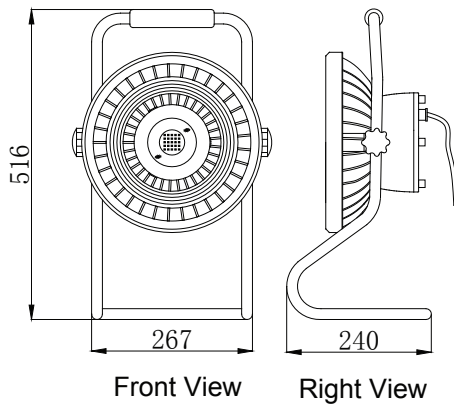

ENELTEC[®]

brighten your ideas

Portable LED Explosion Proof Flood Lights

BRIDGELUX[®]

MOSO[®]

Specifications:

- Power: 20W-120W
- Beam Angle: 60°/90°/120°
- Voltage: 100-240VAC/12/24/48VDC
- Explosion-Proof Rating: Ex dIICT6 / Ex deIICT6
- Color: 3000-3500K / 4000-4500K / 6000-6500K
- Operating temperature: -40 to + 60°C
- Material: Aluminium Alloy Extruded Shape
- Light Degradation: < 5% in 20,000 hours
- Warranty: 2 years

Dimensions:

Model	Dimension(mm) A×B
ENEP-04(B)	267×240×516

ENEP-04

ENEP-04B

Applications:

LED Explosion Proof are applicable to mine field, workshops, military establishments, gas station, and the place where there is inflammable and explosive materials.

Packing:

Model	ENEP-20W-04 ENEP-30W-04 ENEP-40W-04	ENEP-20W-04B ENEP-30W-04B ENEP-40W-04B	ENEP-50W-04,ENEP-60W-04, ENEP-70W-04,ENEP-80W-04, ENEP-90W-04,ENEP-100W-04, ENEP-110W-04,ENEP-120W-04	ENEP-50W-04B,ENEP-60W-04B, ENEP-70W-04B,ENEP-80W-04B, ENEP-90W-04B,ENEP-100W-04B
Carton (mm)	340×320×540	340×320×540	340×320×540	340×320×540
Quantity	1 Unit	1 Unit	1 Unit	1 Unit
Net Weight (Kg)	4.7	6.6	7.2	8.6
Gross Weight (Kg)	6.4	8.3	8.8	10.2