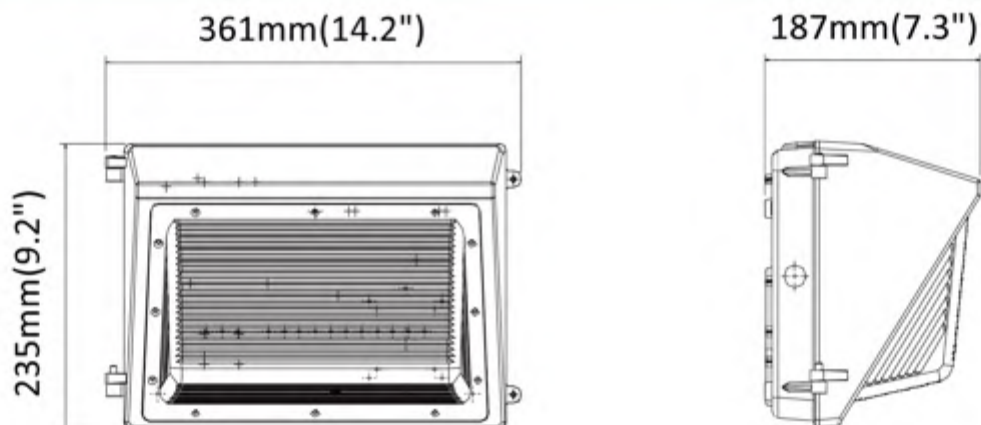

Parameter

Model No.	ENFL-42W-07	ENFL-60W-07	ENFL-80W-07	ENFL-100W-07	ENFL-120W-07
Wattage	42W	60W	80W	100W	120W
Luminous Efficacy	120lm/w	120lm/w	120lm/w	120lm/w	120lm/w
Lumens output	5040lm	7200lm	9600lm	12000lm	14400lm
HID/MF Equivalent	200W	250W	350W	400W	500W
Fixture Weight	2.5Kg(5.5lb)	2.5Kg(5.5lb)	2.8Kg(6.2lb)	3.0Kg(6.6lb)	3.0Kg(6.6lb)
LEDs Brand	(Philips) Lumileds SMD3030				
CCT	3000K, 4000K, 5000K,5700K				
CRI	70+ or 80+				
Beam Angle	120°				
Input Voltage	100-277Vac or 100-347V 50/60Hz				
Function	Photocell, Motion Sensor, Emergency optional				
Power Factor	>0.9				
IP Rating	IP65 /Wet Location				
Working Temp.	-30° C ~ 50° C (-22° F~122° F)				
Storage Temp.	-40° C ~ 70° C (-40° F~158° F)				
Finish	Brown				
Housing	Die-casting Aluminum				
Diffuser	Plastic				
Installation	Surface mounted				
Lifespan(L70)	>100,000 Hours				
Certification	CE ROHS				

Dimension