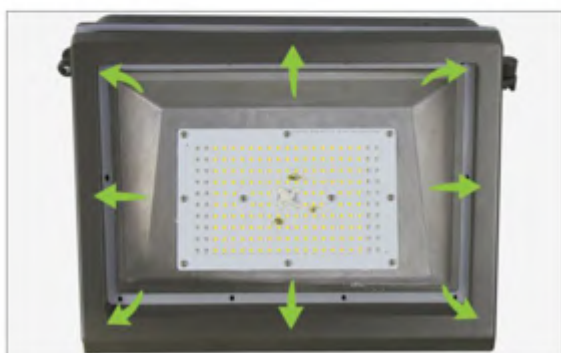

ENELTEC[®]
brighten your ideas

Half Cut Off LED Wall
Pack

- High Lumens 120lm/w
- IP65 Wet Location
- Wall Mounted
- Photocell Removable
- 5 Years warranty

Multi-Voltage 100-347Vac

Multi-Voltage can for 120Vac, 277Vac, 347Vac

Photocell optional

support Removable

High transmittance Cover

Lumens up to 120lm/w

Integral Heat sink

With Good Heat Dissipation

Long lifespan with 5 Years Warranty

Parameter

Model No.	ENFL-42W-07	ENFL-60W-07	ENFL-80W-07	ENFL-100W-07	ENFL-120W-07
Wattage	42W	60W	80W	100W	120W
Luminous Efficacy	120lm/w	120lm/w	120lm/w	120lm/w	120lm/w
Lumens output	5040lm	7200lm	9600lm	12000lm	14400lm
HID/MF Equivalent	200W	250W	350W	400W	500W
Fixture Weight	2.5Kg(5.5lb)	2.5Kg(5.5lb)	2.8Kg(6.2lb)	3.0Kg(6.6lb)	3.0Kg(6.6lb)
LEDs Brand	(Philips) Lumileds SMD3030				
CCT	3000K, 4000K, 5000K,5700K				
CRI	70+ or 80+				
Beam Angle	120°				
Input Voltage	100-277Vac or 100-347V 50/60Hz				
Function	Photocell, Motion Sensor, Emergency optional				
Power Factor	>0.9				
IP Rating	IP65 /Wet Location				
Working Temp.	-30° C ~ 50° C (-22° F~122° F)				
Storage Temp.	-40° C ~ 70° C (-40° F~158° F)				
Finish	Brown				
Housing	Die-casting Aluminum				
Diffuser	Plastic				
Installation	Surface mounted				
Lifespan(L70)	>100,000 Hours				
Certification	CE ROHS				