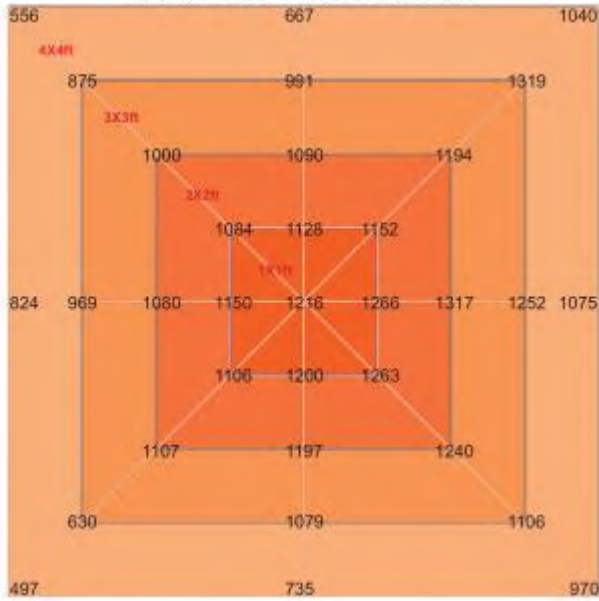

Applications:

- Mainly used for indoor hemp/Cannabis/Marijuana lightings.

● Product Specifications:

Product Name	600W LED Grow Light
Model number	ENGL-FD600-03E
Power	600W (6 bars)
Input voltage	100-277VAC 50/60Hz
LED Brand	Samsung (312pcs per bar)
LED Driver	Inventronics Driver
Lumen	84,000LM
Lumen efficiency	140LM/W
CCT	3500K
CRI	>75
PPF	1500 μ mol/S
EFF	2.5 μ mol/J
Color	Full spectrum white light +660nm Plant red light
Coverage	6ft×6ft
Mounting height	≥ 6" (15.2cm) Above canopy
Supplementation time	16-20H/day
PF	>0.95
Lamp size	1085*1000*47mm
Angle	120°
Housing color	White, with 2M plug
Material	Aluminum + PC
IP	IP54 (Indoor using)
Lifespan	>50,000H
N.W	8.0KG/PC
Working Temperature	-37°C~+55°C
Operating Humidity	<95%
Storage Temperature	-40°C~+80°C

Applications:

- Mainly used for indoor hemp/Cannabis/Marijuana lightings.

● Product Specifications:

Product Name	600W LED Grow Light
Model number	ENGL-FD600-03
Power	600W
Input voltage	100-277VAC 50/60Hz
LED Brand	Samsung and Osram (312pcs per bar)
LED Driver	SOSEN Driver
Lumen	84,000LM
Lumen efficiency	140LM/W
CCT	3500K
CRI	>75
PPF	1680 μ mol/S
EFF	2.8 μ mol/J
Color	Full spectrum white light +660nm Plant red light
Coverage	6ft×6ft
Mounting height	≥ 6" (15.2cm) Above canopy
Supplementation time	16-20H/day
PF	>0.95
Lamp size	1085*1060*47mm
Angle	120°
Housing color	White, with 2M plug
Material	Aluminum + PC
IP	IP54 (Indoor using)
Lifespan	>50,000H
N.W	10.6KG/PC
Working Temperature	-37°C~+55°C
Operating Humidity	<95%
Storage Temperature	-40°C~+80°C

● Dimension(mm)

● Spectrum

● **PPFD Distribution:**

600W 8bar PPFD in 6 inch

600W 8bar PPFD in 12 inch

600W 8bar PPFD in 18 inch

600W 8bar PPFD in 24 inch

● Installation