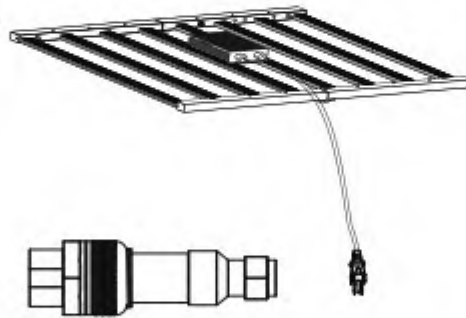

Applications:

- Mainly used for indoor hemp/Cannabis/Marijuana lightings.

● Product Specifications:

Product Name	720W LED Grow Light
Model number	ENGL-FD720-03
Power	720W
Input voltage	100-277VAC 50/60Hz
LED Brand	Samsung and Osram (312pcs per bar)
LED Driver	SOSEN Driver
Lumen	100,800LM
Lumen efficiency	140LM/W
CCT	3500K
CRI	>75
PPF	2016 μ mol/S
EFF	2.8 μ mol/J
Color	Full spectrum white light +660nm Plant red light
Coverage	6ft×6ft
Mounting height	≥ 6" (15.2cm) Above canopy
Supplementation time	16-20H/day
PF	>0.95
Lamp size	1085*1060*47mm
Angle	120°
Housing color	Black, with 2M plug
Material	Aluminum + PC
IP	IP54 (Indoor using)
Lifespan	>50,000H
N.W	10.6KG/PC
Working Temperature	-37°C~+55°C
Operating Humidity	<95%
Storage Temperature	-40°C~+80°C

● Dimension(mm)

● Spectrum

● Installation

■ Installation Instruction

1.Lamp Fasten and Wire

1. Drill holes in the ceiling.

2. Place the expansion screw into the ceiling.

3. Install the lifting rope to the ceiling.

4. Hang the lamp to the lifting rope.

5. Put the driver on the middle top of lamp.
Connect the plug between lamp and driver,
notice: connector male plug arrow
is aligned with the female plug arrow.

Please tear the film before lighting up.