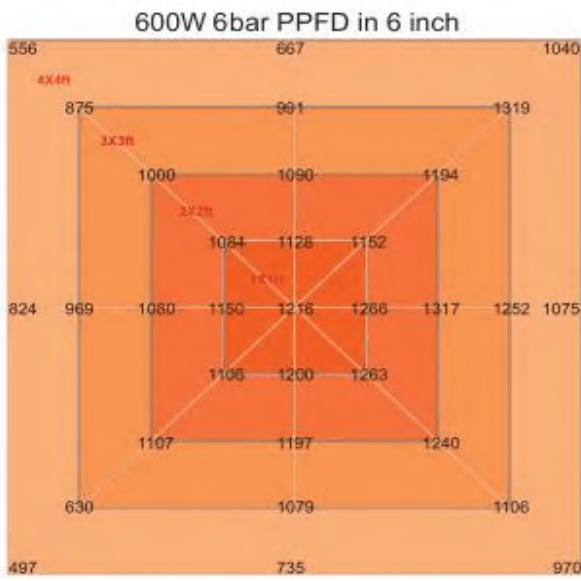

● PPF Distribution: