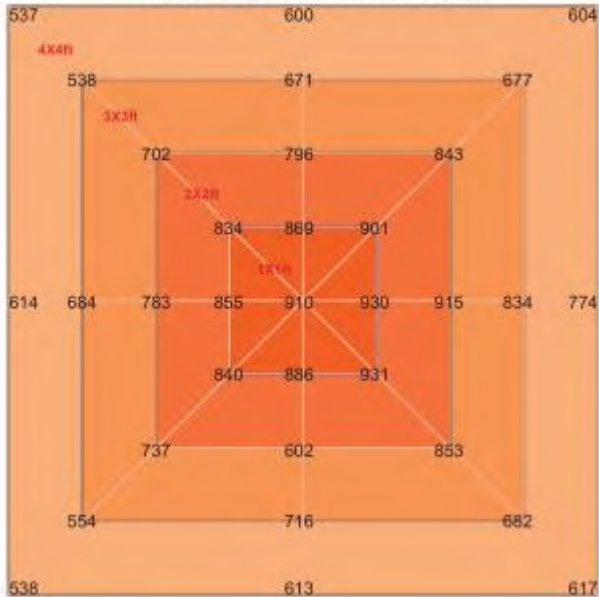

600W 8bar PPFD in 18 inch