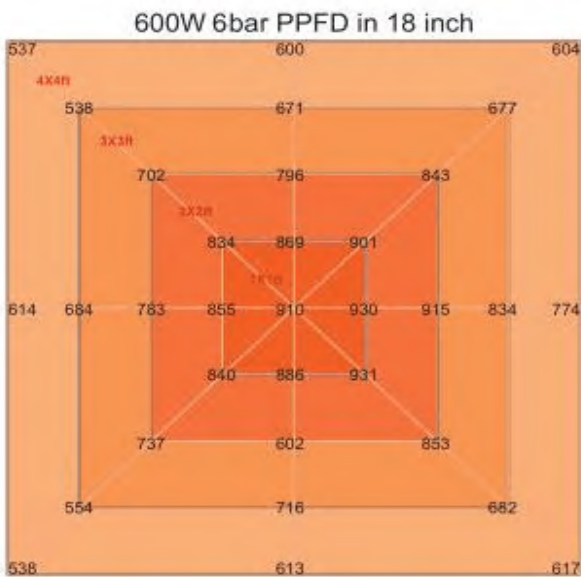

● PPF Distribution: