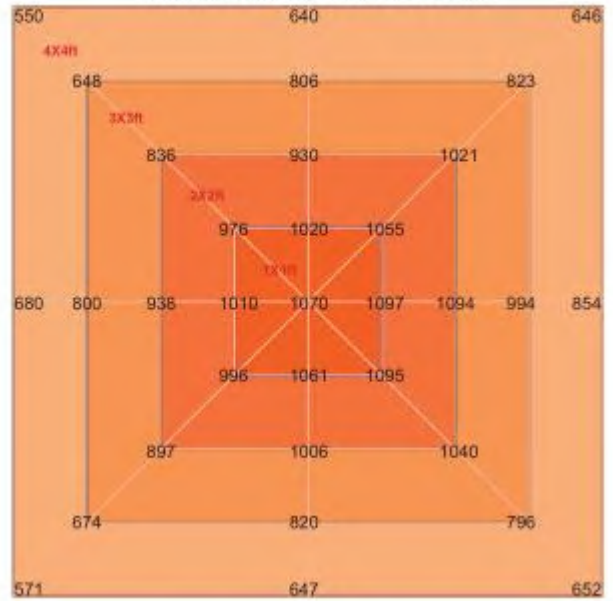

Applications:

- Mainly used for indoor hemp/Cannabis/Marijuana lightings.

● Product Specifications:

Product Name	600W LED Grow Light
Model number	ENGL-FD600-03E
Power	600W (6 bars)
Input voltage	100-277VAC 50/60Hz
LED Brand	Samsung (312pcs per bar)
LED Driver	Inventronics Driver
Lumen	84,000LM
Lumen efficiency	140LM/W
CCT	3500K
CRI	>75
PPF	1500 μ mol/S
EFF	2.5 μ mol/J
Color	Full spectrum white light +660nm Plant red light
Coverage	6ft×6ft
Mounting height	≥ 6" (15.2cm) Above canopy
Supplementation time	16-20H/day
PF	>0.95
Lamp size	1085*1000*47mm
Angle	120°
Housing color	White, with 2M plug
Material	Aluminum + PC
IP	IP54 (Indoor using)
Lifespan	>50,000H
N.W	8.0KG/PC
Working Temperature	-37°C~+55°C
Operating Humidity	<95%
Storage Temperature	-40°C~+80°C

Applications:

- Mainly used for indoor hemp/Cannabis/Marijuana lightings.

● Product Specifications:

Product Name	600W LED Grow Light
Model number	ENGL-FD600-03
Power	600W
Input voltage	100-277VAC 50/60Hz
LED Brand	Samsung and Osram (312pcs per bar)
LED Driver	SOSEN Driver
Lumen	84,000LM
Lumen efficiency	140LM/W
CCT	3500K
CRI	>75
PPF	1680 μ mol/S
EFF	2.8 μ mol/J
Color	Full spectrum white light +660nm Plant red light
Coverage	6ft×6ft
Mounting height	≥ 6" (15.2cm) Above canopy
Supplementation time	16-20H/day
PF	>0.95
Lamp size	1085*1060*47mm
Angle	120°
Housing color	White, with 2M plug
Material	Aluminum + PC
IP	IP54 (Indoor using)
Lifespan	>50,000H
N.W	10.6KG/PC
Working Temperature	-37°C~+55°C
Operating Humidity	<95%
Storage Temperature	-40°C~+80°C

● Dimension(mm)

● Spectrum

● **PPFD Distribution:**

600W 8bar PPFD in 6 inch

600W 8bar PPFD in 12 inch

600W 8bar PPFD in 18 inch

600W 8bar PPFD in 24 inch

● Installation