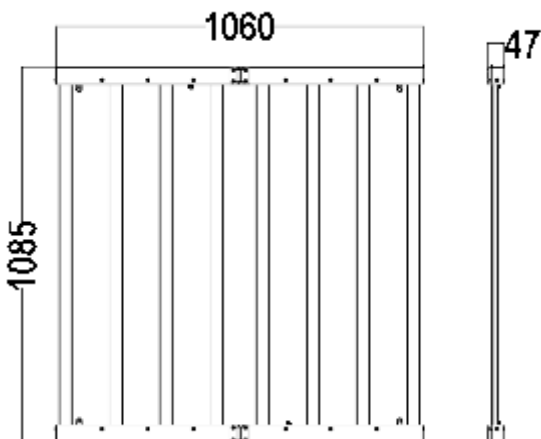

● Product Specifications:

Product Name	600W LED Grow Light
Model number	ENGL-FD600-03
Power	600W
Input voltage	100-277VAC 50/60Hz
LED Brand	Samsung and Osram (312pcs per bar)
LED Driver	SOSEN Driver
Lumen	84,000LM
Lumen efficiency	140LM/W
CCT	3500K
CRI	>75
PPF	1680 μ mol/S
EFF	2.8 μ mol/J
Color	Full spectrum white light +660nm Plant red light
Coverage	6ft×6ft
Mounting height	≥ 6" (15.2cm) Above canopy
Supplementation time	16-20H/day
PF	>0.95
Lamp size	1085*1060*47mm
Angle	120°
Housing color	White, with 2M plug
Material	Aluminum + PC
IP	IP54 (Indoor using)
Lifespan	>50,000H
N.W	10.6KG/PC
Working Temperature	-37°C~+55°C
Operating Humidity	<95%
Storage Temperature	-40°C~+80°C

● Dimension(mm)