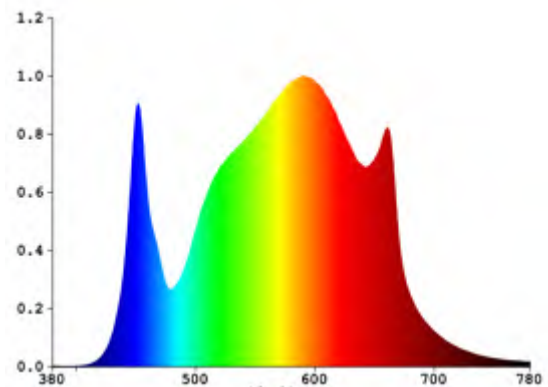

● Product Specifications:

Product Name	600W LED Grow Light
Model number	ENGL-FD600-03E
Power	600W (6 bars)
Input voltage	100-277VAC 50/60Hz
LED Brand	Samsung (312pcs per bar)
LED Driver	Inventronics Driver
Lumen	84,000LM
Lumen efficiency	140LM/W
CCT	3500K
CRI	>75
PPF	1500 μ mol/S
EFF	2.5 μ mol/J
Color	Full spectrum white light +660nm Plant red light
Coverage	6ft×6ft
Mounting height	≥ 6" (15.2cm) Above canopy
Supplementation time	16-20H/day
PF	>0.95
Lamp size	1085*1000*47mm
Angle	120°
Housing color	White, with 2M plug
Material	Aluminum + PC
IP	IP54 (Indoor using)
Lifespan	>50,000H
N.W	8.0KG/PC
Working Temperature	-37°C~+55°C
Operating Humidity	<95%
Storage Temperature	-40°C~+80°C

● Dimension(mm)

● Spectrum