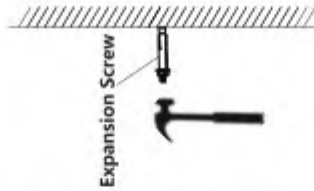

Applications:

- Mainly used for indoor hemp/Cannabis/Marijuana lightings.

● Product Specifications:

Product Name	600W LED Grow Light
Model number	ENGL-FD600-03E
Power	600W (6 bars)
Input voltage	100-277VAC 50/60Hz
LED Brand	Samsung (312pcs per bar)
LED Driver	Inventronics Driver
Lumen	84,000LM
Lumen efficiency	140LM/W
CCT	3500K
CRI	>75
PPF	1500 μ mol/S
EFF	2.5 μ mol/J
Color	Full spectrum white light +660nm Plant red light
Coverage	6ft×6ft
Mounting height	≥ 6" (15.2cm) Above canopy
Supplementation time	16-20H/day
PF	>0.95
Lamp size	1085*1000*47mm
Angle	120°
Housing color	White, with 2M plug
Material	Aluminum + PC
IP	IP54 (Indoor using)
Lifespan	>50,000H
N.W	8.0KG/PC
Working Temperature	-37°C~+55°C
Operating Humidity	<95%
Storage Temperature	-40°C~+80°C

● Dimension(mm)

● Spectrum

● PPF Distribution:

● Installation

■ Installation Instruction

1.Lamp Fasten and Wire

1. Drill holes in the ceiling.

2. Place the expansion screw into the ceiling.

3. Install the lifting rope to the ceiling.

4. Hang the lamp to the lifting rope.

5. Put the driver on the middle top of lamp.
Connect the plug between lamp and driver,
notice: connector male plug arrow
is aligned with the female plug arrow.

Applications:

- Mainly used for indoor hemp/Cannabis/Marijuana lightings.

● Product Specifications:

Product Name	600W LED Grow Light
Model number	ENGL-FD600-03
Power	600W
Input voltage	100-277VAC 50/60Hz
LED Brand	Samsung and Osram (312pcs per bar)
LED Driver	SOSEN Driver
Lumen	84,000LM
Lumen efficiency	140LM/W
CCT	3500K
CRI	>75
PPF	1680 μ mol/S
EFF	2.8 μ mol/J
Color	Full spectrum white light +660nm Plant red light
Coverage	6ft×6ft
Mounting height	≥ 6" (15.2cm) Above canopy
Supplementation time	16-20H/day
PF	>0.95
Lamp size	1085*1060*47mm
Angle	120°
Housing color	White, with 2M plug
Material	Aluminum + PC
IP	IP54 (Indoor using)
Lifespan	>50,000H
N.W	10.6KG/PC
Working Temperature	-37°C~+55°C
Operating Humidity	<95%
Storage Temperature	-40°C~+80°C