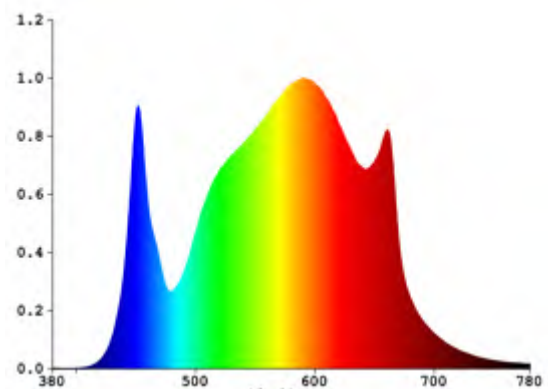

● Product Specifications:

Product Name	600W LED Grow Light
Model number	ENGL-FD600-03
Power	600W
Input voltage	100-277VAC 50/60Hz
LED Brand	Samsung and Osram (312pcs per bar)
LED Driver	SOSEN Driver
Lumen	84,000LM
Lumen efficiency	140LM/W
CCT	3500K
CRI	>75
PPF	1680 μ mol/S
EFF	2.8 μ mol/J
Color	Full spectrum white light +660nm Plant red light
Coverage	6ft×6ft
Mounting height	≥ 6" (15.2cm) Above canopy
Supplementation time	16-20H/day
PF	>0.95
Lamp size	1085*1060*47mm
Angle	120°
Housing color	White, with 2M plug
Material	Aluminum + PC
IP	IP54 (Indoor using)
Lifespan	>50,000H
N.W	10.6KG/PC
Working Temperature	-37°C~+55°C
Operating Humidity	<95%
Storage Temperature	-40°C~+80°C

● Dimension(mm)

● Spectrum