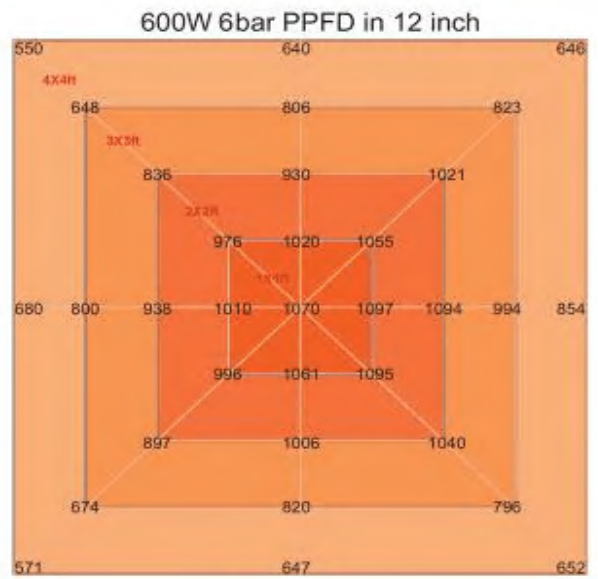

● PPF Distribution: