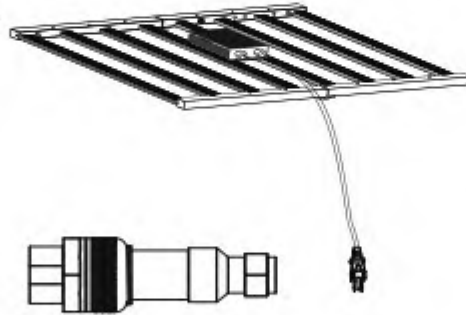

Applications:

- Mainly used for indoor hemp/Cannabis/Marijuana lightings.

● Product Specifications:

Product Name	600W LED Grow Light
Model number	ENGL-FD600-03
Power	600W
Input voltage	100-277VAC 50/60Hz
LED Brand	Samsung and Osram (312pcs per bar)
LED Driver	SOSEN Driver
Lumen	84,000LM
Lumen efficiency	140LM/W
CCT	3500K
CRI	>75
PPF	1680 μ mol/S
EFF	2.8 μ mol/J
Color	Full spectrum white light +660nm Plant red light
Coverage	6ft×6ft
Mounting height	≥ 6" (15.2cm) Above canopy
Supplementation time	16-20H/day
PF	>0.95
Lamp size	1085*1060*47mm
Angle	120°
Housing color	White, with 2M plug
Material	Aluminum + PC
IP	IP54 (Indoor using)
Lifespan	>50,000H
N.W	10.6KG/PC
Working Temperature	-37°C~+55°C
Operating Humidity	<95%
Storage Temperature	-40°C~+80°C

■ Installation Instruction

1.Lamp Fasten and Wire

1. Drill holes in the ceiling.

2. Place the expansion screw into the ceiling.

3. Install the lifting rope to the ceiling.

4. Hang the lamp to the lifting rope.