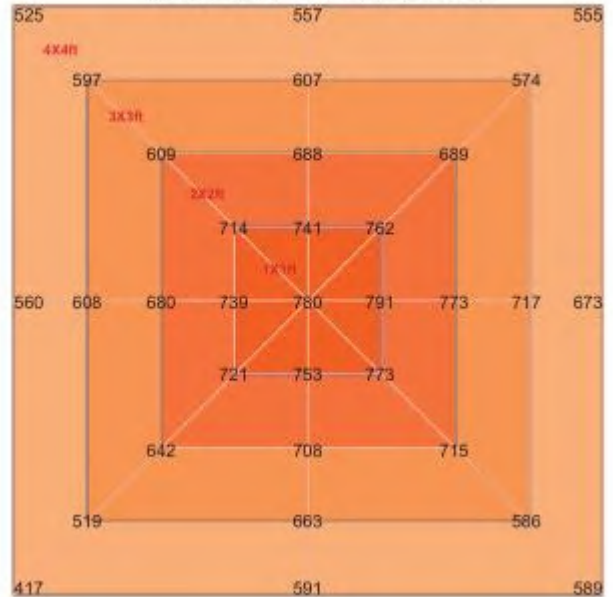

600W 8bar PPFD in 24 inch