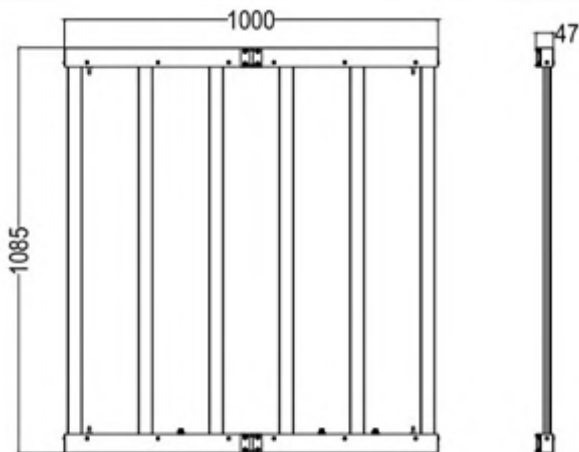

● Product Specifications:

Product Name	600W LED Grow Light
Model number	ENGL-FD600-03E
Power	600W (6 bars)
Input voltage	100-277VAC 50/60Hz
LED Brand	Samsung (312pcs per bar)
LED Driver	Inventronics Driver
Lumen	84,000LM
Lumen efficiency	140LM/W
CCT	3500K
CRI	>75
PPF	1500 μ mol/S
EFF	2.5 μ mol/J
Color	Full spectrum white light +660nm Plant red light
Coverage	6ft×6ft
Mounting height	≥ 6" (15.2cm) Above canopy
Supplementation time	16-20H/day
PF	>0.95
Lamp size	1085*1000*47mm
Angle	120°
Housing color	White, with 2M plug
Material	Aluminum + PC
IP	IP54 (Indoor using)
Lifespan	>50,000H
N.W	8.0KG/PC
Working Temperature	-37°C~+55°C
Operating Humidity	<95%
Storage Temperature	-40°C~+80°C

● Dimension(mm)