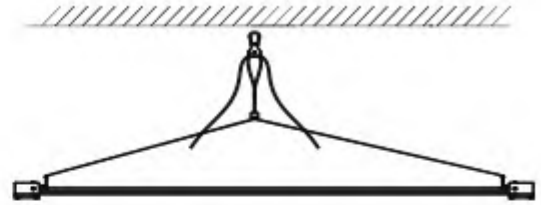

3. Install the lifting rope to the ceiling.

4. Hang the lamp to the lifting rope.

5. Put the driver on the middle top of lamp.
Connect the plug between lamp and driver,
notice: connector male plug arrow
is aligned with the female plug arrow.

Applications:

- Mainly used for indoor hemp/Cannabis/Marijuana lightings.

● Product Specifications:

Product Name	720W LED Grow Light
Model number	ENGL-FD720-03
Power	720W
Input voltage	100-277VAC 50/60Hz
LED Brand	Samsung and Osram (312pcs per bar)
LED Driver	SOSEN Driver
Lumen	100,800LM
Lumen efficiency	140LM/W
CCT	3500K
CRI	>75
PPF	2016 μ mol/S
EFF	2.8 μ mol/J
Color	Full spectrum white light +660nm Plant red light
Coverage	6ft×6ft
Mounting height	≥ 6" (15.2cm) Above canopy
Supplementation time	16-20H/day
PF	>0.95
Lamp size	1085*1060*47mm
Angle	120°
Housing color	Black, with 2M plug
Material	Aluminum + PC
IP	IP54 (Indoor using)
Lifespan	>50,000H
N.W	10.6KG/PC
Working Temperature	-37°C~+55°C
Operating Humidity	<95%
Storage Temperature	-40°C~+80°C

● Dimension(mm)

● Spectrum

● Installation

■ Installation Instruction

1.Lamp Fasten and Wire

1. Drill holes in the ceiling.

2. Place the expansion screw into the ceiling.

3. Install the lifting rope to the ceiling.

4. Hang the lamp to the lifting rope.

5. Put the driver on the middle top of lamp.
Connect the plug between lamp and driver,
notice: connector male plug arrow
is aligned with the female plug arrow.

Please tear the film before lighting up.