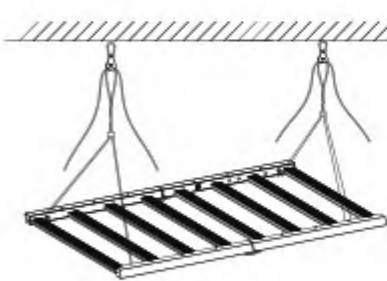

● Dimension(mm)

● Spectrum

● Installation

■ Installation Instruction

1.Lamp Fasten and Wire

1. Drill holes in the ceiling.

2. Place the expansion screw into the ceiling.

3. Install the lifting rope to the ceiling.

4. Hang the lamp to the lifting rope.

5. Put the driver on the middle top of lamp.
Connect the plug between lamp and driver,
notice: connector male plug arrow
is aligned with the female plug arrow.

Please tear the film before lighting up.