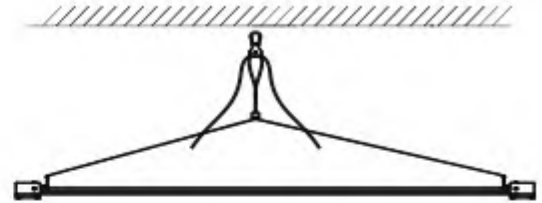

Applications:

- Mainly used for indoor hemp/Cannabis/Marijuana lightings.

● Product Specifications:

Product Name	600W LED Grow Light
Model number	ENGL-FD600-03E
Power	600W (6 bars)
Input voltage	100-277VAC 50/60Hz
LED Brand	Samsung (312pcs per bar)
LED Driver	Inventronics Driver
Lumen	84,000LM
Lumen efficiency	140LM/W
CCT	3500K
CRI	>75
PPF	1500 μ mol/S
EFF	2.5 μ mol/J
Color	Full spectrum white light +660nm Plant red light
Coverage	6ft×6ft
Mounting height	≥ 6" (15.2cm) Above canopy
Supplementation time	16-20H/day
PF	>0.95
Lamp size	1085*1000*47mm
Angle	120°
Housing color	White, with 2M plug
Material	Aluminum + PC
IP	IP54 (Indoor using)
Lifespan	>50,000H
N.W	8.0KG/PC
Working Temperature	-37°C~+55°C
Operating Humidity	<95%
Storage Temperature	-40°C~+80°C

● Dimension(mm)

● Spectrum

● PPF Distribution:

● Installation

■ Installation Instruction

1.Lamp Fasten and Wire

1. Drill holes in the ceiling.

2. Place the expansion screw into the ceiling.

3. Install the lifting rope to the ceiling.

4. Hang the lamp to the lifting rope.

5. Put the driver on the middle top of lamp.
Connect the plug between lamp and driver,
notice: connector male plug arrow
is aligned with the female plug arrow.

Applications:

- Mainly used for indoor hemp/Cannabis/Marijuana lightings.

● Product Specifications:

Product Name	600W LED Grow Light
Model number	ENGL-FD600-03
Power	600W
Input voltage	100-277VAC 50/60Hz
LED Brand	Samsung and Osram (312pcs per bar)
LED Driver	SOSEN Driver
Lumen	84,000LM
Lumen efficiency	140LM/W
CCT	3500K
CRI	>75
PPF	1680 μ mol/S
EFF	2.8 μ mol/J
Color	Full spectrum white light +660nm Plant red light
Coverage	6ft×6ft
Mounting height	≥ 6" (15.2cm) Above canopy
Supplementation time	16-20H/day
PF	>0.95
Lamp size	1085*1060*47mm
Angle	120°
Housing color	White, with 2M plug
Material	Aluminum + PC
IP	IP54 (Indoor using)
Lifespan	>50,000H
N.W	10.6KG/PC
Working Temperature	-37°C~+55°C
Operating Humidity	<95%
Storage Temperature	-40°C~+80°C