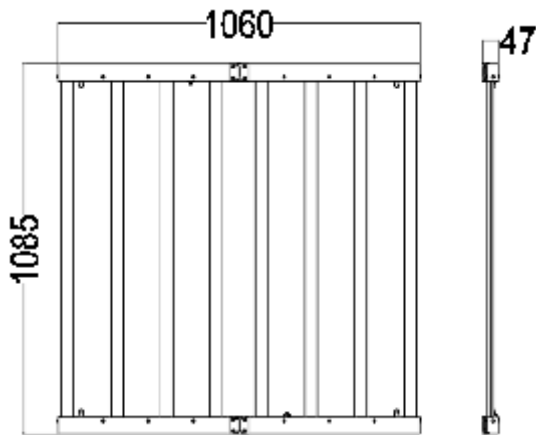

● Product Specifications:

Product Name	720W LED Grow Light
Model number	ENGL-FD720-03
Power	720W
Input voltage	100-277VAC 50/60Hz
LED Brand	Samsung and Osram (312pcs per bar)
LED Driver	SOSEN Driver
Lumen	100,800LM
Lumen efficiency	140LM/W
CCT	3500K
CRI	>75
PPF	2016 μ mol/S
EFF	2.8 μ mol/J
Color	Full spectrum white light +660nm Plant red light
Coverage	6ft×6ft
Mounting height	≥ 6" (15.2cm) Above canopy
Supplementation time	16-20H/day
PF	>0.95
Lamp size	1085*1060*47mm
Angle	120°
Housing color	Black, with 2M plug
Material	Aluminum + PC
IP	IP54 (Indoor using)
Lifespan	>50,000H
N.W	10.6KG/PC
Working Temperature	-37°C~+55°C
Operating Humidity	<95%
Storage Temperature	-40°C~+80°C

● Dimension(mm)