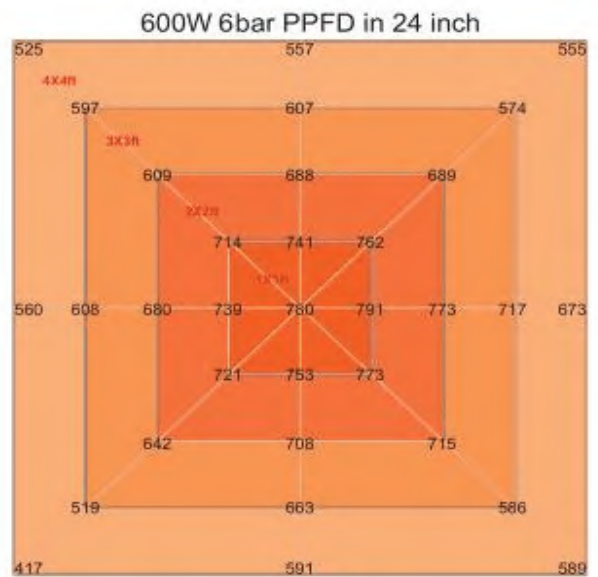

● PPF Distribution: