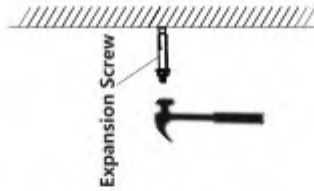

Applications:

- Mainly used for indoor hemp/Cannabis/Marijuana lightings.

● Product Specifications:

Product Name	720W LED Grow Light
Model number	ENGL-FD720-03
Power	720W
Input voltage	100-277VAC 50/60Hz
LED Brand	Samsung and Osram (312pcs per bar)
LED Driver	SOSEN Driver
Lumen	100,800LM
Lumen efficiency	140LM/W
CCT	3500K
CRI	>75
PPF	2016 μ mol/S
EFF	2.8 μ mol/J
Color	Full spectrum white light +660nm Plant red light
Coverage	6ft×6ft
Mounting height	≥ 6" (15.2cm) Above canopy
Supplementation time	16-20H/day
PF	>0.95
Lamp size	1085*1060*47mm
Angle	120°
Housing color	Black, with 2M plug
Material	Aluminum + PC
IP	IP54 (Indoor using)
Lifespan	>50,000H
N.W	10.6KG/PC
Working Temperature	-37°C~+55°C
Operating Humidity	<95%
Storage Temperature	-40°C~+80°C

● Dimension(mm)

● Spectrum

● Installation

■ Installation Instruction

1.Lamp Fasten and Wire

1. Drill holes in the ceiling.

2. Place the expansion screw into the ceiling.

3. Install the lifting rope to the ceiling.

4. Hang the lamp to the lifting rope.

5. Put the driver on the middle top of lamp.
Connect the plug between lamp and driver,
notice: connector male plug arrow
is aligned with the female plug arrow.

Please tear the film before lighting up.