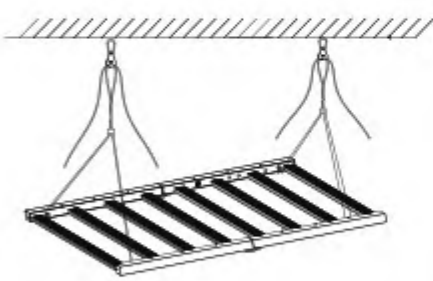

■ Installation Instruction

1.Lamp Fasten and Wire

1. Drill holes in the ceiling.

2. Place the expansion screw into the ceiling.

3. Install the lifting rope to the ceiling.

4. Hang the lamp to the lifting rope.