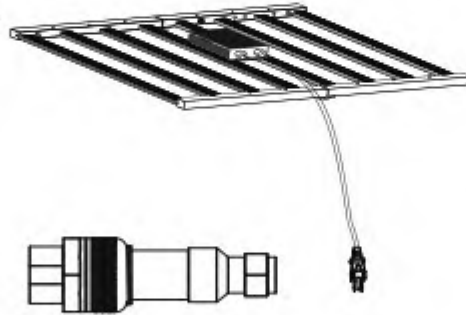

Applications:

- Mainly used for indoor hemp/Cannabis/Marijuana lightings.

● Product Specifications:

Product Name	600W LED Grow Light
Model number	ENGL-FD600-03E
Power	600W (6 bars)
Input voltage	100-277VAC 50/60Hz
LED Brand	Samsung (312pcs per bar)
LED Driver	Inventronics Driver
Lumen	84,000LM
Lumen efficiency	140LM/W
CCT	3500K
CRI	>75
PPF	1500 μ mol/S
EFF	2.5 μ mol/J
Color	Full spectrum white light +660nm Plant red light
Coverage	6ft×6ft
Mounting height	≥ 6" (15.2cm) Above canopy
Supplementation time	16-20H/day
PF	>0.95
Lamp size	1085*1000*47mm
Angle	120°
Housing color	White, with 2M plug
Material	Aluminum + PC
IP	IP54 (Indoor using)
Lifespan	>50,000H
N.W	8.0KG/PC
Working Temperature	-37°C~+55°C
Operating Humidity	<95%
Storage Temperature	-40°C~+80°C

● Dimension(mm)

● Spectrum

● PPF Distribution:

● Installation

■ Installation Instruction

1.Lamp Fasten and Wire

1. Drill holes in the ceiling.

2. Place the expansion screw into the ceiling.

3. Install the lifting rope to the ceiling.

4. Hang the lamp to the lifting rope.

5. Put the driver on the middle top of lamp.
Connect the plug between lamp and driver,
notice: connector male plug arrow
is aligned with the female plug arrow.