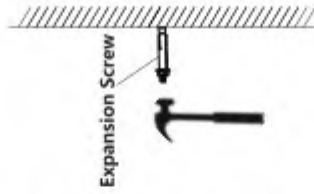

Applications:

- Mainly used for indoor hemp/Cannabis/Marijuana lightings.

● Product Specifications:

Product Name	600W LED Grow Light
Model number	ENGL-FD600-03
Power	600W
Input voltage	100-277VAC 50/60Hz
LED Brand	Samsung and Osram (312pcs per bar)
LED Driver	SOSEN Driver
Lumen	84,000LM
Lumen efficiency	140LM/W
CCT	3500K
CRI	>75
PPF	1680 μ mol/S
EFF	2.8 μ mol/J
Color	Full spectrum white light +660nm Plant red light
Coverage	6ft×6ft
Mounting height	≥ 6" (15.2cm) Above canopy
Supplementation time	16-20H/day
PF	>0.95
Lamp size	1085*1060*47mm
Angle	120°
Housing color	White, with 2M plug
Material	Aluminum + PC
IP	IP54 (Indoor using)
Lifespan	>50,000H
N.W	10.6KG/PC
Working Temperature	-37°C~+55°C
Operating Humidity	<95%
Storage Temperature	-40°C~+80°C

■ Installation Instruction

1.Lamp Fasten and Wire

1. Drill holes in the ceiling.

2. Place the expansion screw into the ceiling.

3. Install the lifting rope to the ceiling.

4. Hang the lamp to the lifting rope.