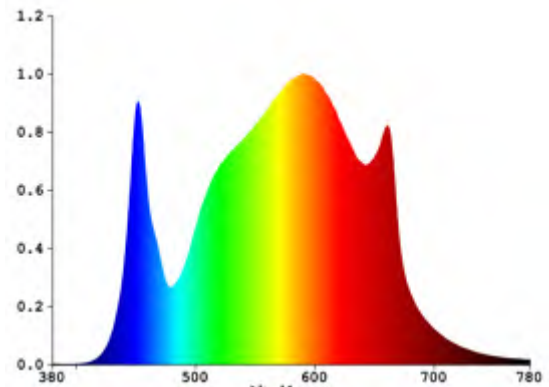

● Product Specifications:

Product Name	720W LED Grow Light
Model number	ENGL-FD720-03
Power	720W
Input voltage	100-277VAC 50/60Hz
LED Brand	Samsung and Osram (312pcs per bar)
LED Driver	SOSEN Driver
Lumen	100,800LM
Lumen efficiency	140LM/W
CCT	3500K
CRI	>75
PPF	2016 μ mol/S
EFF	2.8 μ mol/J
Color	Full spectrum white light +660nm Plant red light
Coverage	6ft×6ft
Mounting height	≥ 6" (15.2cm) Above canopy
Supplementation time	16-20H/day
PF	>0.95
Lamp size	1085*1060*47mm
Angle	120°
Housing color	Black, with 2M plug
Material	Aluminum + PC
IP	IP54 (Indoor using)
Lifespan	>50,000H
N.W	10.6KG/PC
Working Temperature	-37°C~+55°C
Operating Humidity	<95%
Storage Temperature	-40°C~+80°C

● Dimension(mm)

● Spectrum