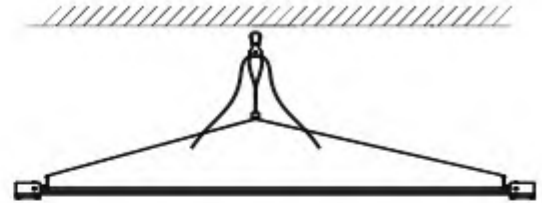

Applications:

- Mainly used for indoor hemp/Cannabis/Marijuana lightings.

● Product Specifications:

Product Name	600W LED Grow Light
Model number	ENGL-FD600-03E
Power	600W (6 bars)
Input voltage	100-277VAC 50/60Hz
LED Brand	Samsung (312pcs per bar)
LED Driver	Inventronics Driver
Lumen	84,000LM
Lumen efficiency	140LM/W
CCT	3500K
CRI	>75
PPF	1500 μ mol/S
EFF	2.5 μ mol/J
Color	Full spectrum white light +660nm Plant red light
Coverage	6ft×6ft
Mounting height	≥ 6" (15.2cm) Above canopy
Supplementation time	16-20H/day
PF	>0.95
Lamp size	1085*1000*47mm
Angle	120°
Housing color	White, with 2M plug
Material	Aluminum + PC
IP	IP54 (Indoor using)
Lifespan	>50,000H
N.W	8.0KG/PC
Working Temperature	-37°C~+55°C
Operating Humidity	<95%
Storage Temperature	-40°C~+80°C

Applications:

- Mainly used for indoor hemp/Cannabis/Marijuana lightings.

● Product Specifications:

Product Name	600W LED Grow Light
Model number	ENGL-FD600-03
Power	600W
Input voltage	100-277VAC 50/60Hz
LED Brand	Samsung and Osram (312pcs per bar)
LED Driver	SOSEN Driver
Lumen	84,000LM
Lumen efficiency	140LM/W
CCT	3500K
CRI	>75
PPF	1680 μ mol/S
EFF	2.8 μ mol/J
Color	Full spectrum white light +660nm Plant red light
Coverage	6ft×6ft
Mounting height	≥ 6" (15.2cm) Above canopy
Supplementation time	16-20H/day
PF	>0.95
Lamp size	1085*1060*47mm
Angle	120°
Housing color	White, with 2M plug
Material	Aluminum + PC
IP	IP54 (Indoor using)
Lifespan	>50,000H
N.W	10.6KG/PC
Working Temperature	-37°C~+55°C
Operating Humidity	<95%
Storage Temperature	-40°C~+80°C

■ Installation Instruction

1.Lamp Fasten and Wire

1. Drill holes in the ceiling.

2. Place the expansion screw into the ceiling.

3. Install the lifting rope to the ceiling.

4. Hang the lamp to the lifting rope.

5. Put the driver on the middle top of lamp.
Connect the plug between lamp and driver,
notice: connector male plug arrow
is aligned with the female plug arrow.

Please tear the film before lighting up.

AC 100-277V