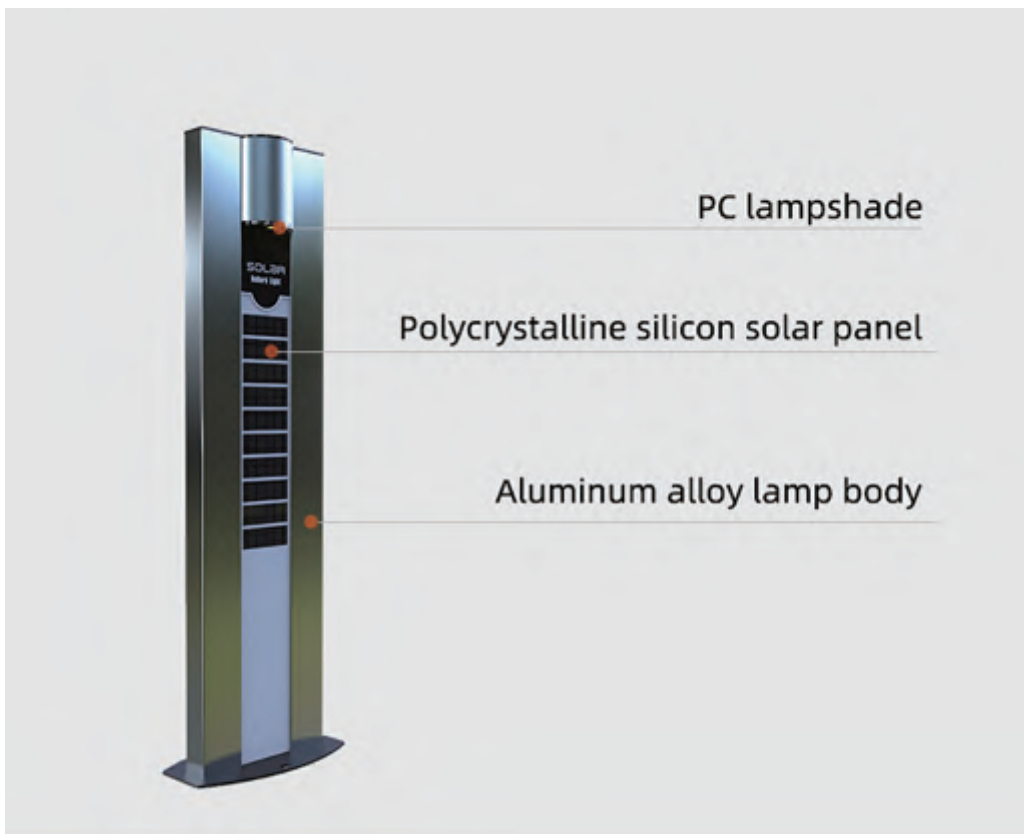

Solar Bollard Led Lights

ENELTEC[®]
brighten your ideas

500 lumens

1000cycles battery lifespan Replaceable

IP65 waterproof

Working Temp. -25°C~65°C

6W high efficiency Solar Panels

270° Lighting

Aluminium body

3 Years Warranty

Lighting Color:white/warm

IP65 Waterproof

Withstand bad weather
can be used outdoors all year round.

Set on **wood** base
or **lawn**

Set on **stone** base

ENSR-3WB01