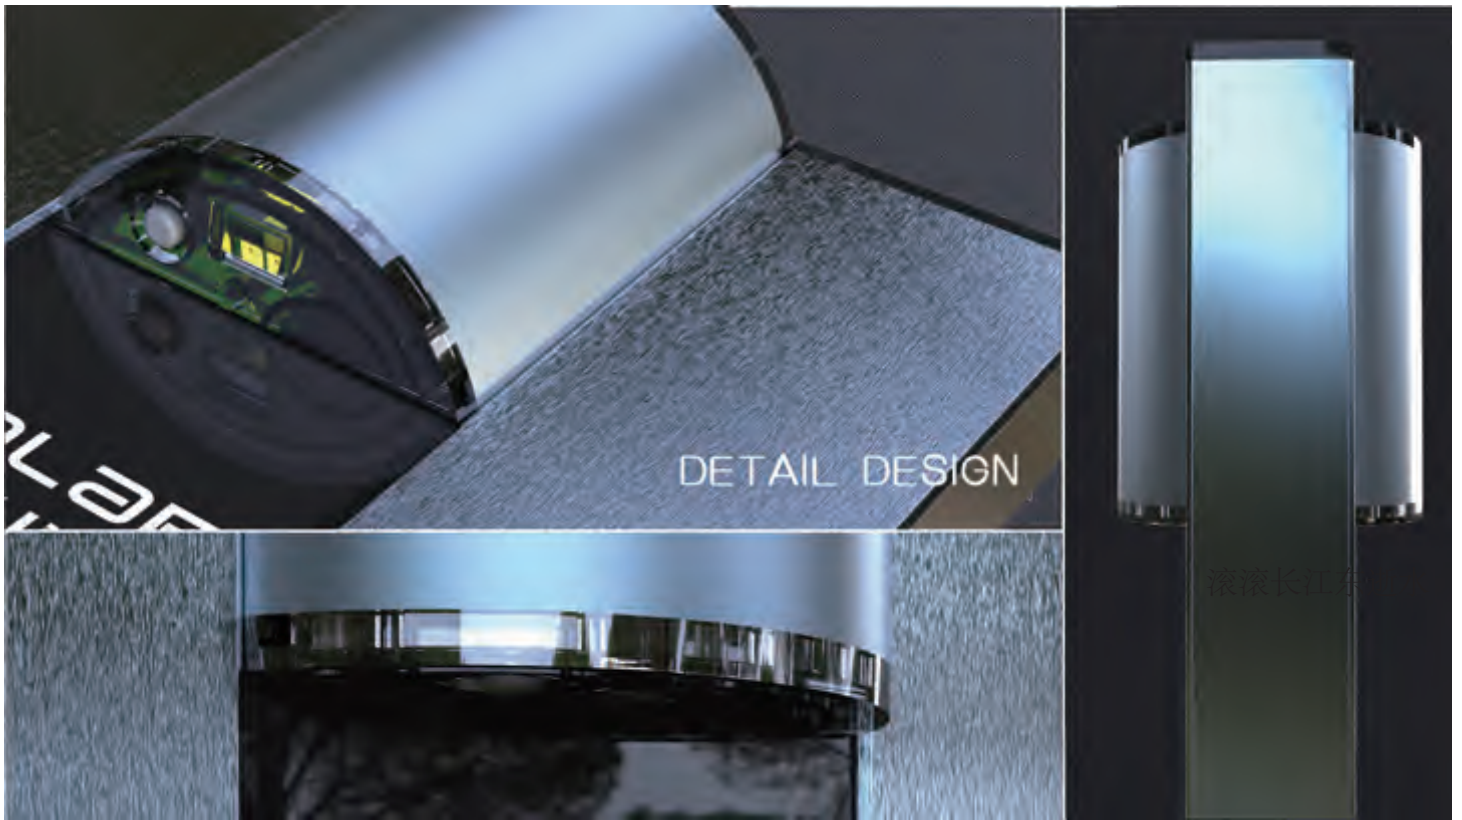

Solar Bollard Led Lights

ENELTEC[®]
brighten your ideas

500 lumens

1000cycles battery lifespan Replaceable

IP65 waterproof

Working Temp. -25°C~65°C

6W high efficiency Solar Panels

270° Lighting

Aluminium body

3 Years Warranty

Lighting Color:white/warm

IP65 Waterproof

Withstand bad weather
can be used outdoors all year round.

Set on **wood** base
or **lawn**

Set on **stone** base

ENSR-3WB01

Installed in gardens, roads, etc.

Screw Fixing

Turn on the product switch

Solar charging at daytime

Auto on with color light

White light on once voice detected ($\geq 60\text{db}$)

When there is no any voice detected, the color led light will be always on until dawn