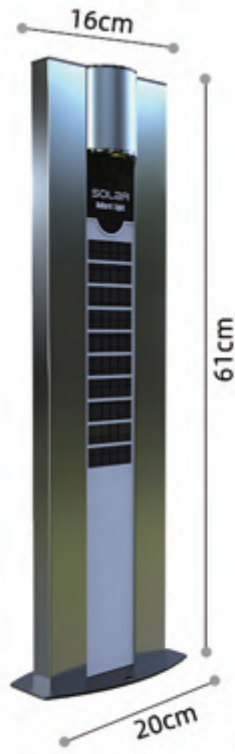

Aluminium body

3 Years Warranty

Lighting Color:white/warm

IP65 Waterproof

Withstand bad weather
can be used outdoors all year round.

Set on **wood** base
or **lawn**

Set on **stone** base

ENSR-3WB01

ENSR-3WB02

ENSR-6WB02

Model	ENSR-3W-B01	ENSR-3W-B02	ENSR-6W-B02
Solar Panel	6W	3W	6W
Battery	3.7V 2.6AH	3.7V 2.6AH	3.7V 5.2AH
LED	3W	3W	6W
Color	3000K//6000K	White+Blue / White+Green / 4000K	White+Blue / White+Green / 4000K
Charging Time	5 hours	6-8 hours	6-8 hours
Working Time	3-5 Nights	3-5 Nights	3-5 Nights
Sensor	Night Sensor	Night sensor + Voice controller	Night sensor + Voice controller
Product Spacing	5-10m	5-10m	8-12m
IP	IP65	IP65	IP65
Packing Size (mm)	69*16*22/3.5KG/1PC	69*26*20/4.2KG/2PCS	69*26*20/6.5KG/2PCS
Warranty	2 Years	2 Years	2 Years