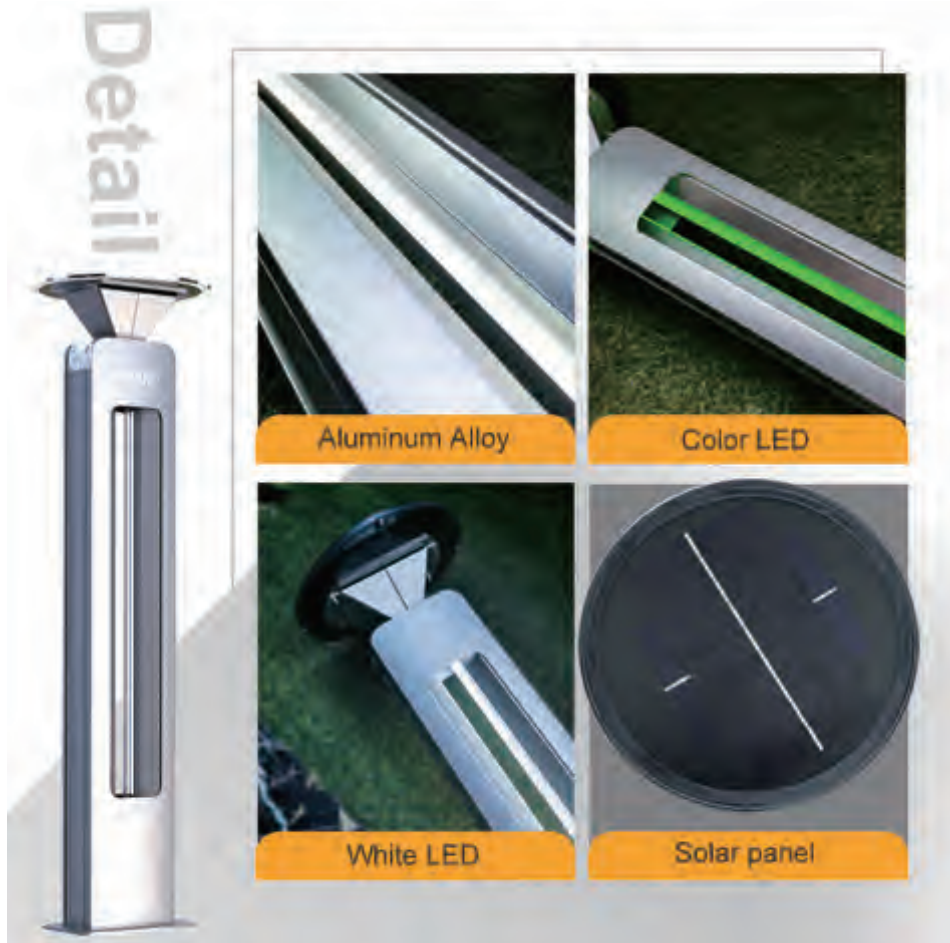

Solar Bollard Led Lights

ENELTEC[®]
brighten your ideas

500 lumens

1000cycles battery lifespan Replaceable

IP65 waterproof

Working Temp. -25°C~65°C

6W high efficiency Solar Panels

270° Lighting

Aluminium body

3 Years Warranty

Lighting Color:white/warm

IP65 Waterproof

Withstand bad weather
can be used outdoors all year round.

Set on **wood** base
or **lawn**

Set on **stone** base

ENSR-3WB01

ENSR-3WB02

ENSR-6WB02

Model	ENSR-3W-B01	ENSR-3W-B02	ENSR-6W-B02
Solar Panel	6W	3W	6W
Battery	3.7V 2.6AH	3.7V 2.6AH	3.7V 5.2AH
LED	3W	3W	6W
Color	3000K//6000K	White+Blue / White+Green / 4000K	White+Blue / White+Green / 4000K
Charging Time	5 hours	6-8 hours	6-8 hours
Working Time	3-5 Nights	3-5 Nights	3-5 Nights
Sensor	Night Sensor	Night sensor + Voice controller	Night sensor + Voice controller
Product Spacing	5-10m	5-10m	8-12m
IP	IP65	IP65	IP65
Packing Size (mm)	69*16*22/3.5KG/1PC	69*26*20/4.2KG/2PCS	69*26*20/6.5KG/2PCS
Warranty	2 Years	2 Years	2 Years

Installed in gardens, roads, etc.

Screw Fixing

Turn on the product switch

Solar charging at daytime

Auto on with color light

White light on once voice detected ($\geq 60\text{db}$)

When there is no any voice detected, the color led light will be always on until dawn