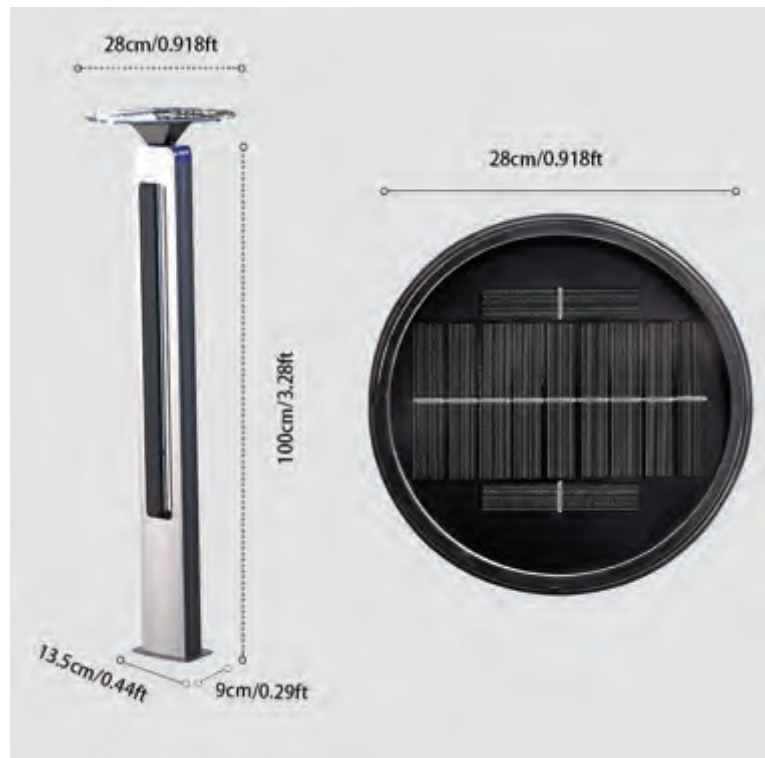

Solar Bollard Led Lights

ENELTEC[®]
brighten your ideas

500 lumens

1000cycles battery lifespan Replaceable

IP65 waterproof

Working Temp. -25°C~65°C

6W high efficiency Solar Panels

270° Lighting

Aluminium body

3 Years Warranty

Lighting Color:white/warm

IP65 Waterproof

Withstand bad weather
can be used outdoors all year round.

Set on **wood** base
or **lawn**

Set on **stone** base

ENSR-3WB01

ENSR-3WB02

ENSR-6WB02

Model	ENSR-3W-B01	ENSR-3W-B02	ENSR-6W-B02
Solar Panel	6W	3W	6W
Battery	3.7V 2.6AH	3.7V 2.6AH	3.7V 5.2AH
LED	3W	3W	6W
Color	3000K//6000K	White+Blue / White+Green / 4000K	White+Blue / White+Green / 4000K
Charging Time	5 hours	6-8 hours	6-8 hours
Working Time	3-5 Nights	3-5 Nights	3-5 Nights
Sensor	Night Sensor	Night sensor + Voice controller	Night sensor + Voice controller
Product Spacing	5-10m	5-10m	8-12m
IP	IP65	IP65	IP65
Packing Size (mm)	69*16*22/3.5KG/1PC	69*26*20/4.2KG/2PCS	69*26*20/6.5KG/2PCS
Warranty	2 Years	2 Years	2 Years